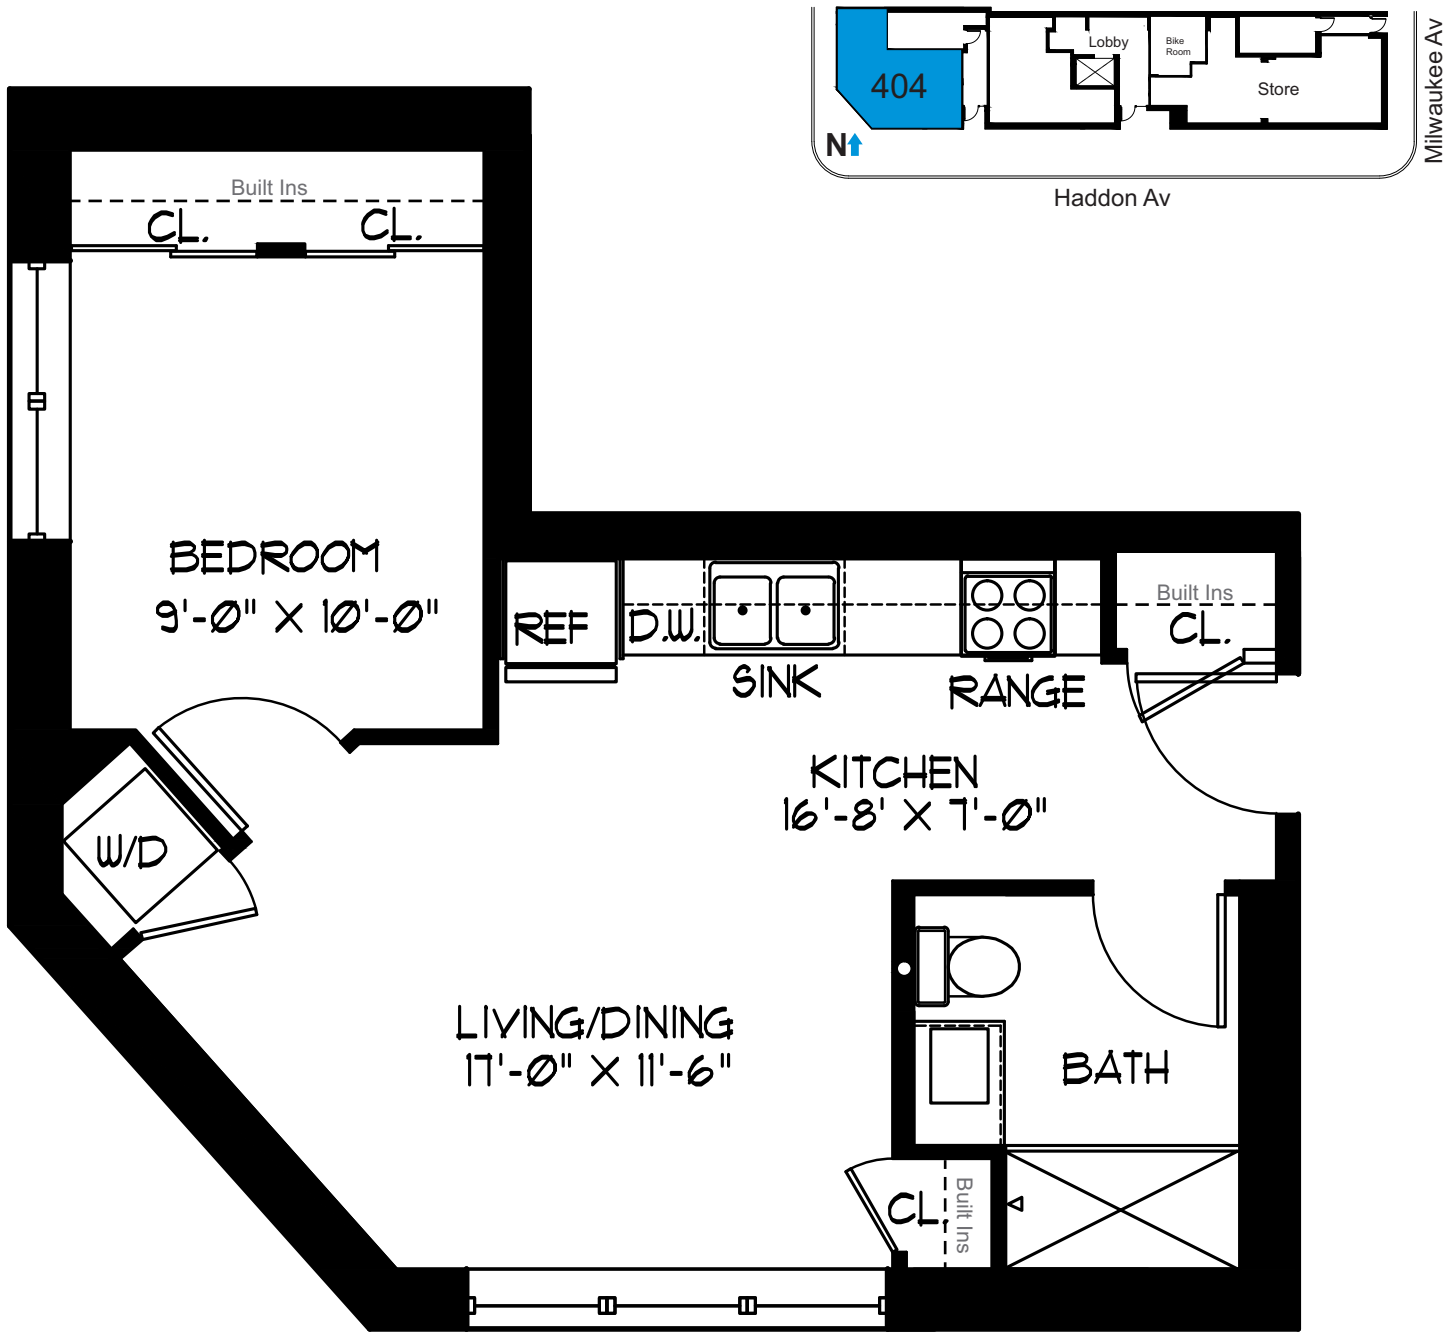

WICKER PARK PLACE

1504 W. Haddon Ave, Chicago, IL 60642 - WickerParkPlace.com - WickerParkApartments.com

*All dimensions are approximate

1 Bedroom

Unit 404