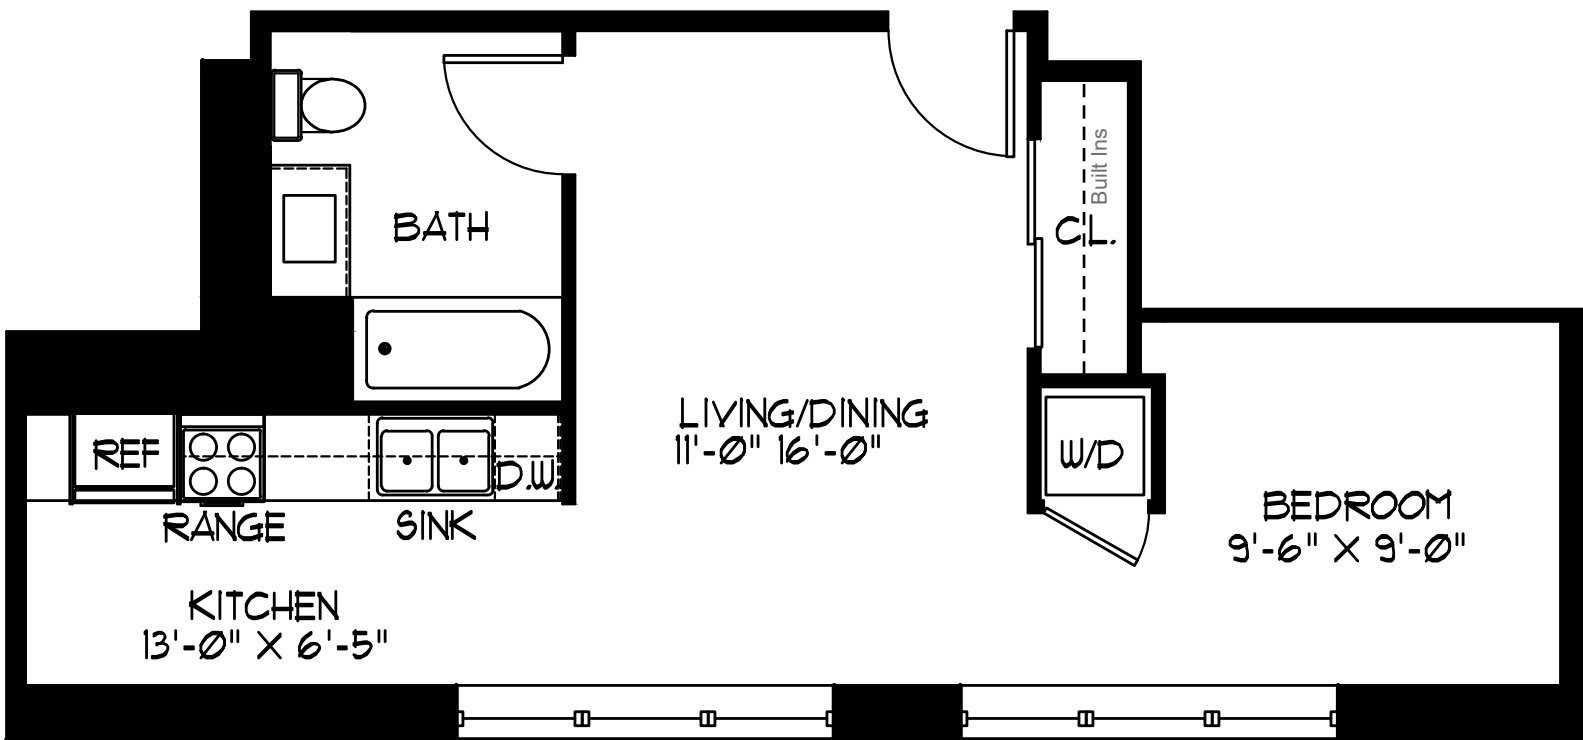

WICKER PARK PLACE

1504 W. Haddon Ave, Chicago, IL 60642 - WickerParkPlace.com - WickerParkApartments.com

*All dimensions are approximate

Convertible

Unit 402