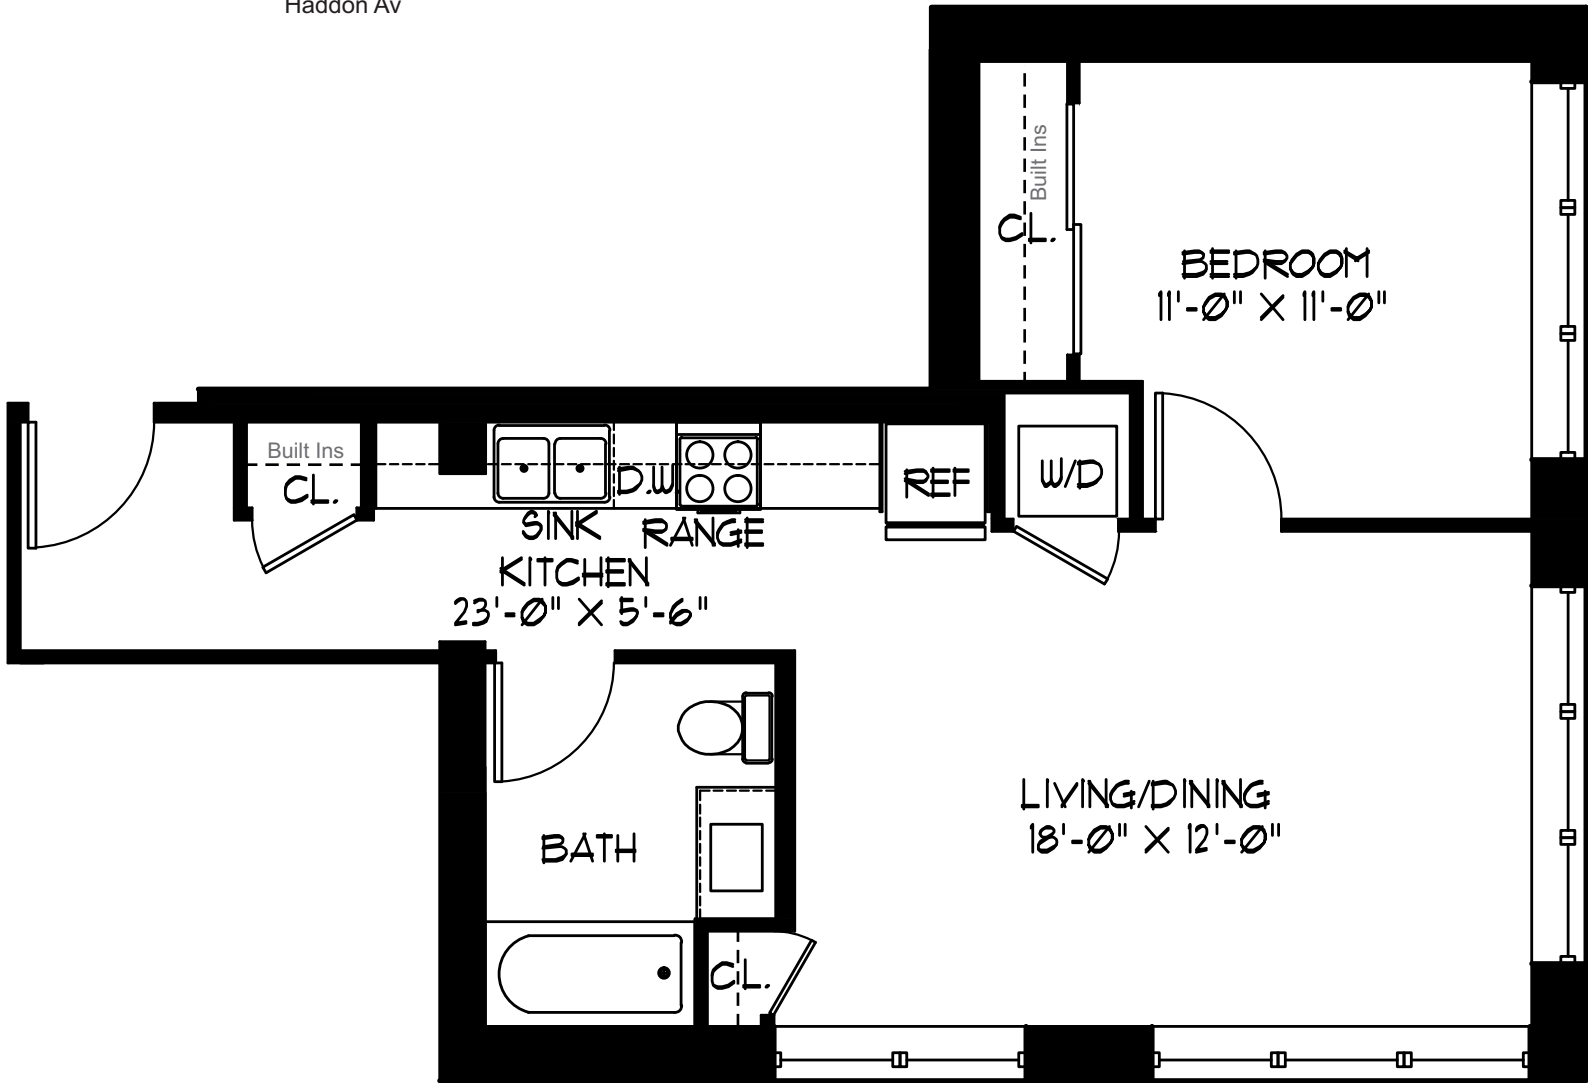

WICKER PARK PLACE

1504 W. Haddon Ave, Chicago, IL 60642 - WickerParkPlace.com - WickerParkApartments.com

*All dimensions are approximate

1 Bedroom

Unit 401