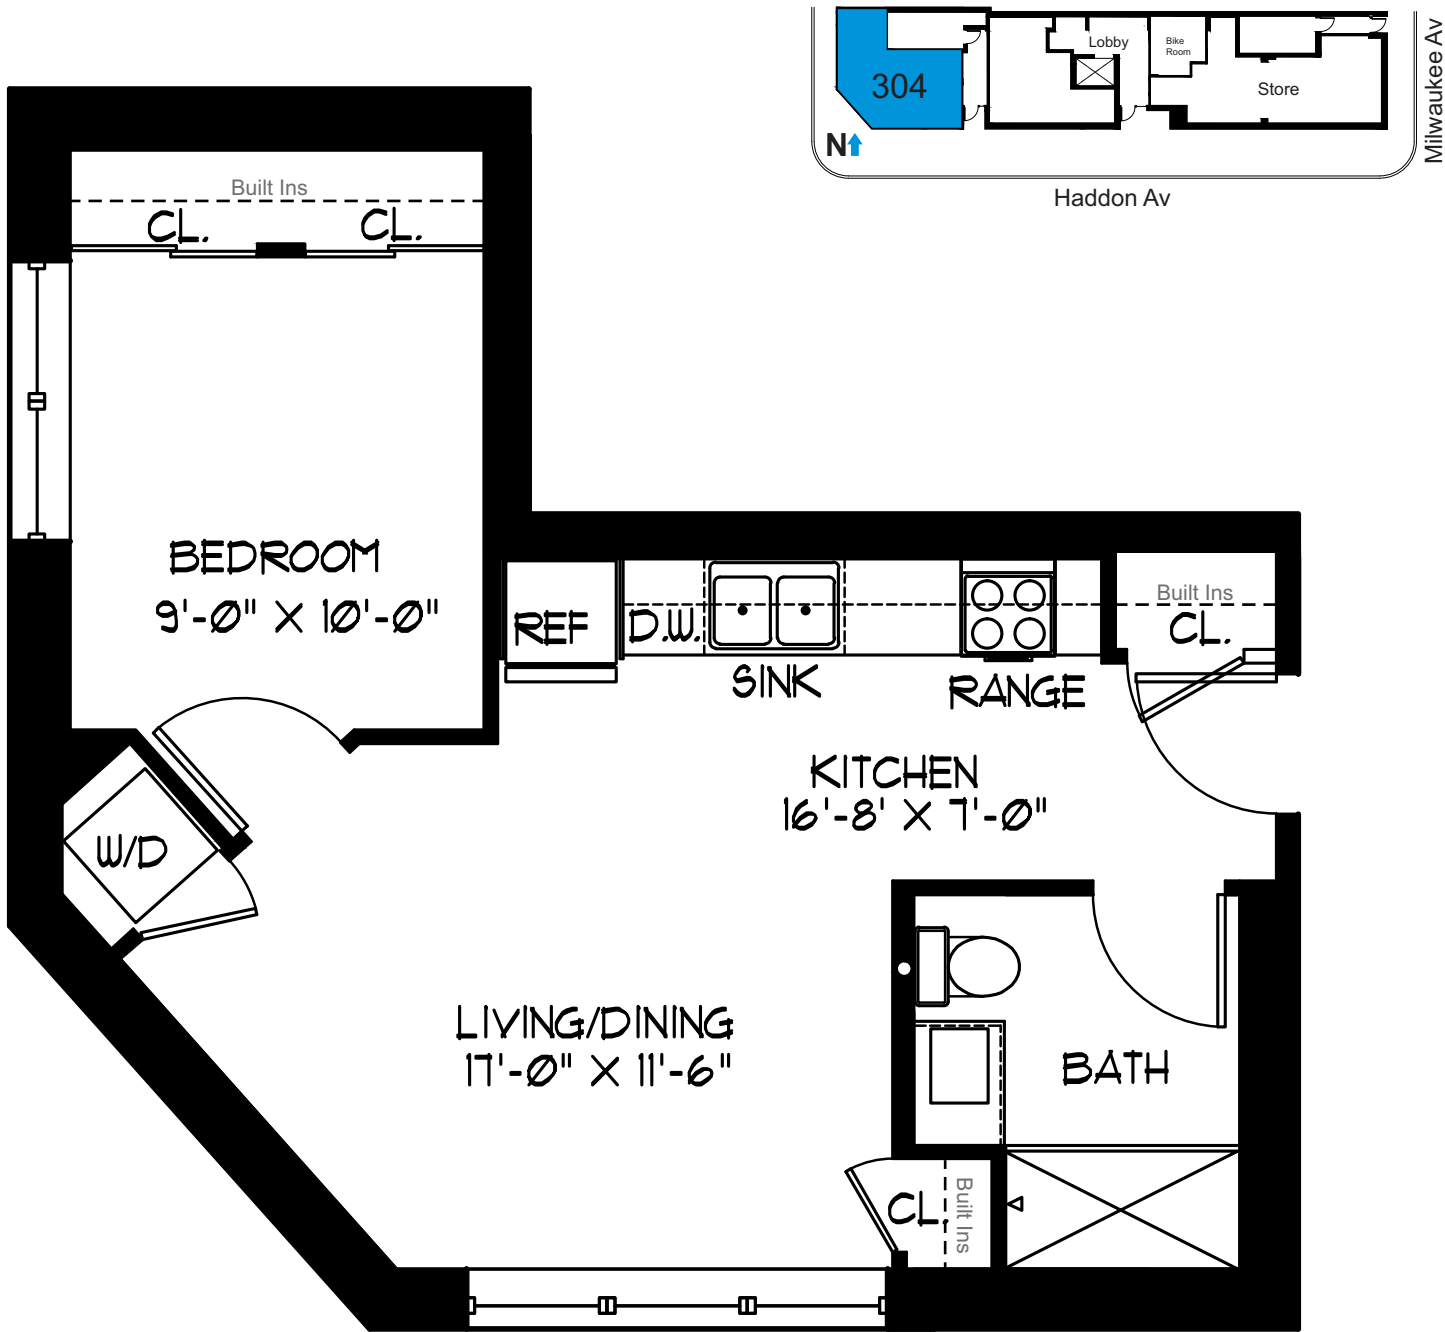

WICKER PARK PLACE

1504 W. Haddon Ave, Chicago, IL 60642 - WickerParkPlace.com - WickerParkApartments.com

*All dimensions are approximate

1 Bedroom

Unit 304