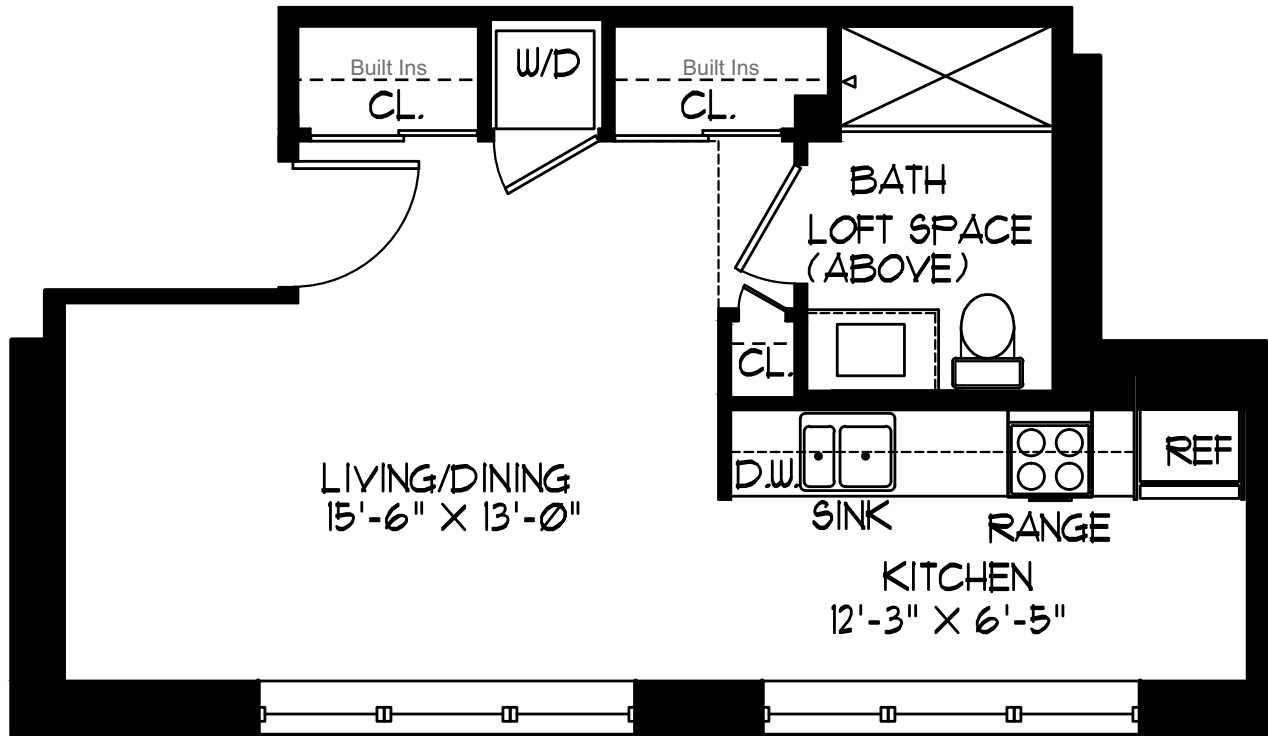

WICKER PARK PLACE

1504 W. Haddon Ave, Chicago, IL 60642 - WickerParkPlace.com - WickerParkApartments.com

*All dimensions are approximate

Studio

Unit 303