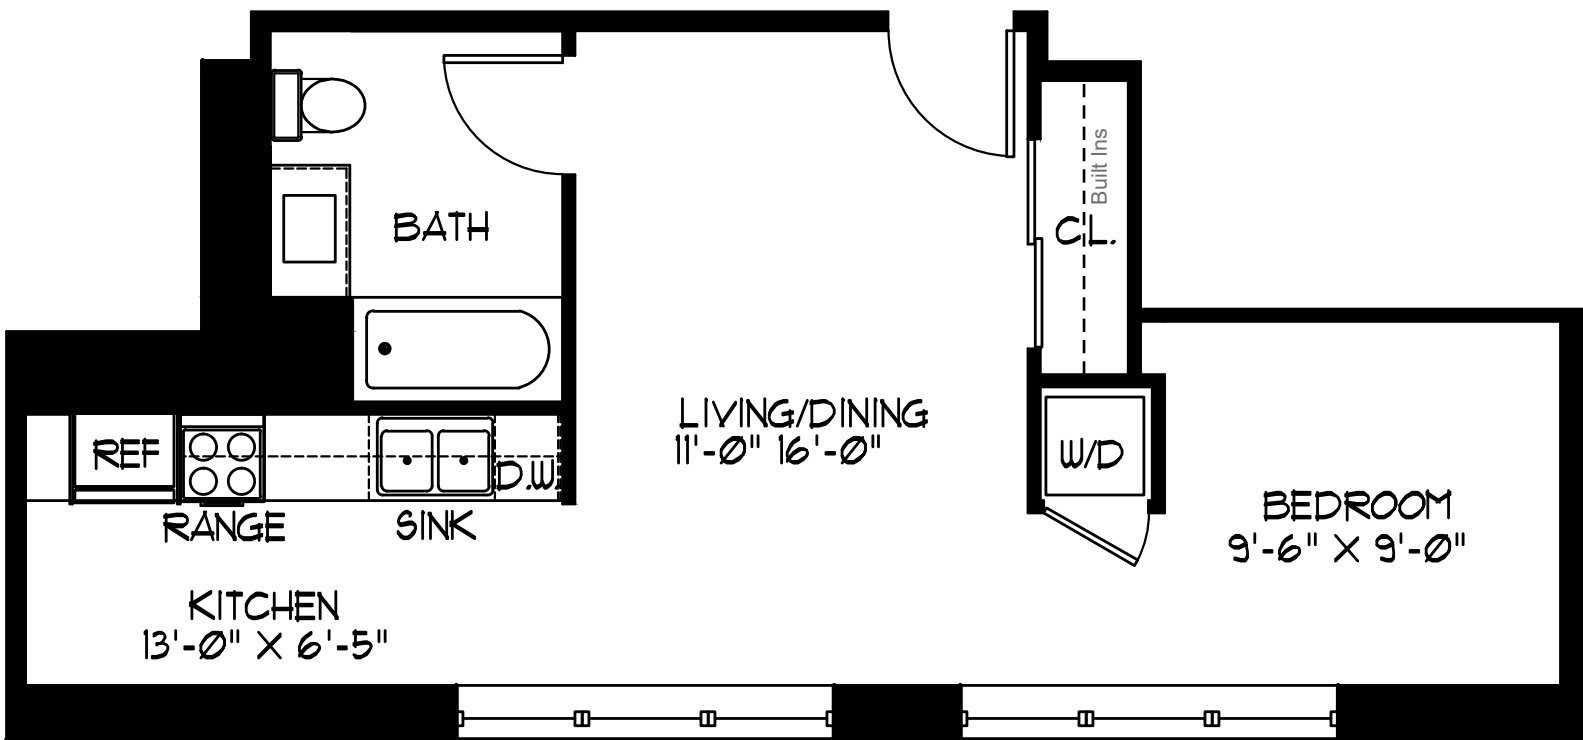

# WICKER PARK PLACE

1504 W. Haddon Ave, Chicago, IL 60642 - WickerParkPlace.com - WickerParkApartments.com

\*All dimensions are approximate

Convertible

## Unit 302