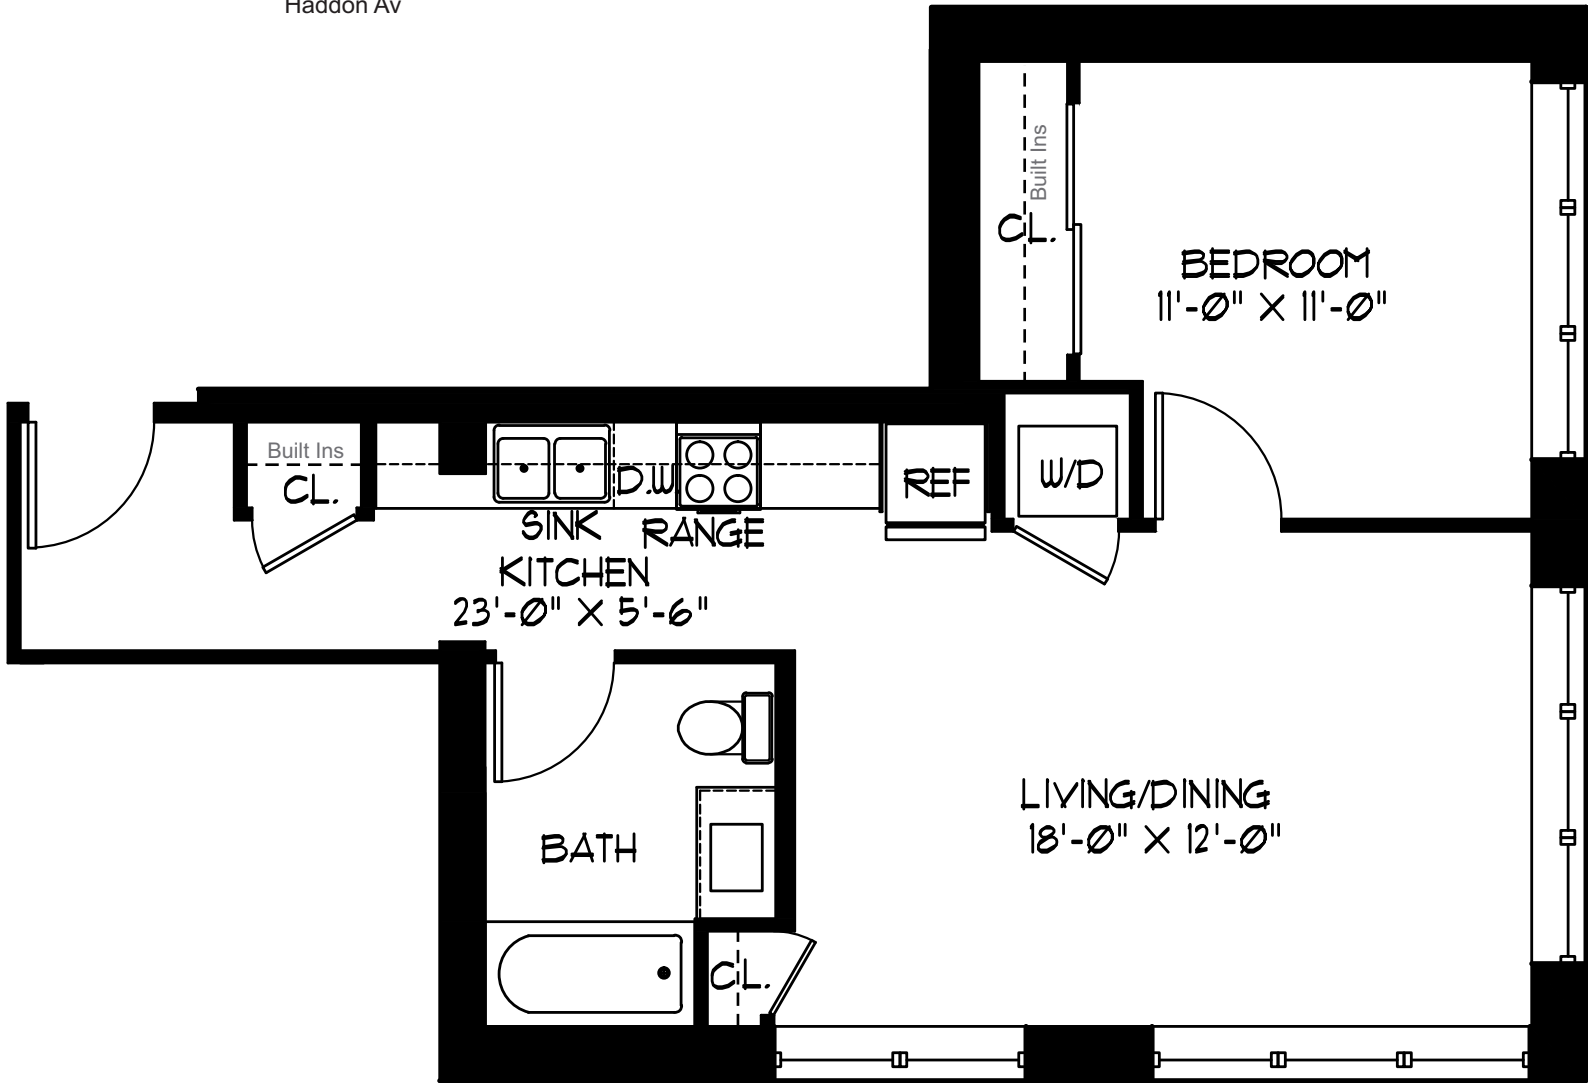

WICKER PARK PLACE

1504 W. Haddon Ave, Chicago, IL 60642 - WickerParkPlace.com - WickerParkApartments.com

*All dimensions are approximate

1 Bedroom

Unit 301

Equal Housing Opportunity