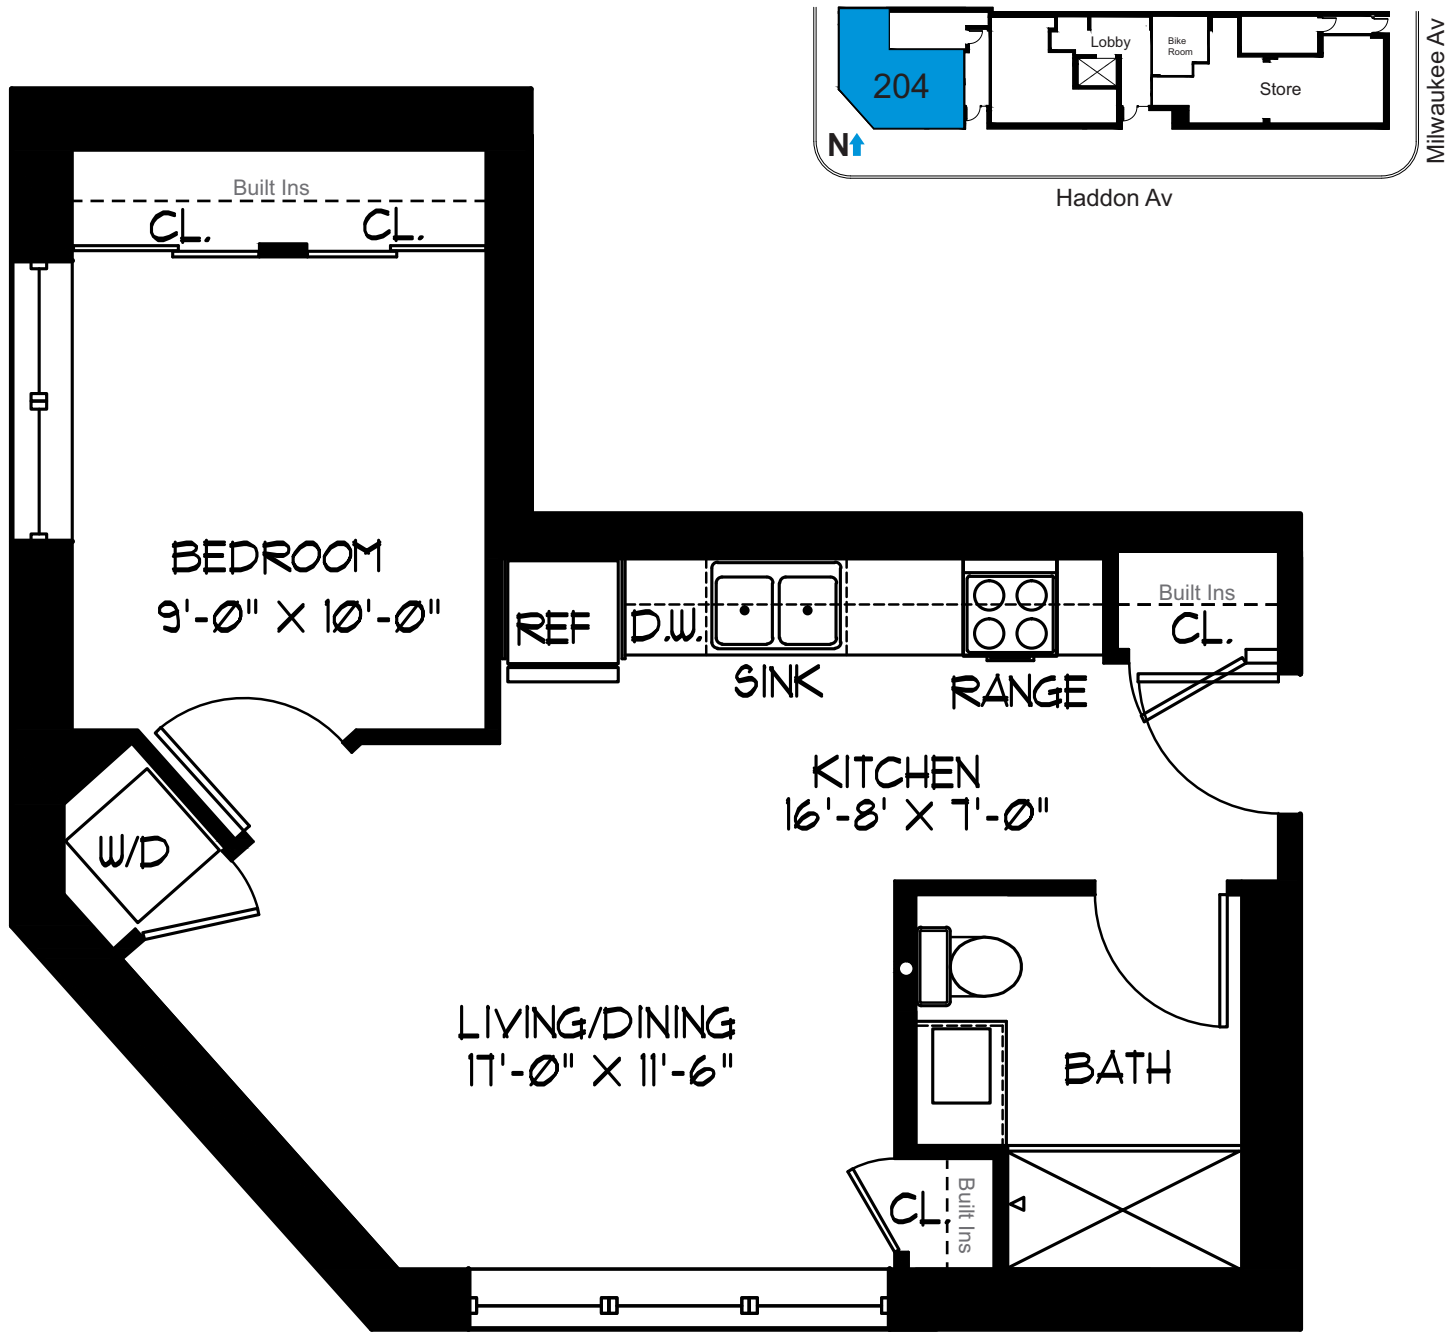

WICKER PARK PLACE

1504 W. Haddon Ave, Chicago, IL 60642 - WickerParkPlace.com - WickerParkApartments.com

*All dimensions are approximate

1 Bedroom

Unit 204

Equal Housing Opportunity