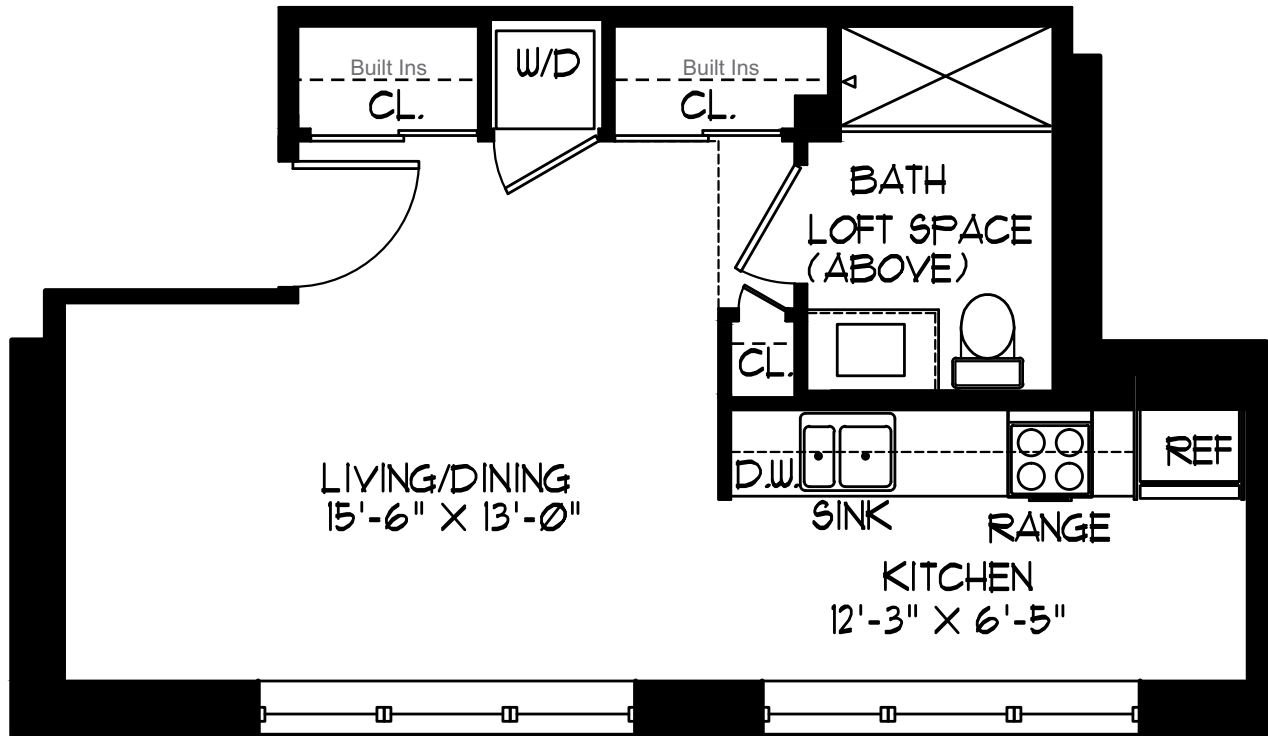

WICKER PARK PLACE

1504 W. Haddon Ave, Chicago, IL 60642 - WickerParkPlace.com - WickerParkApartments.com

*All dimensions are approximate

Studio

Unit 203