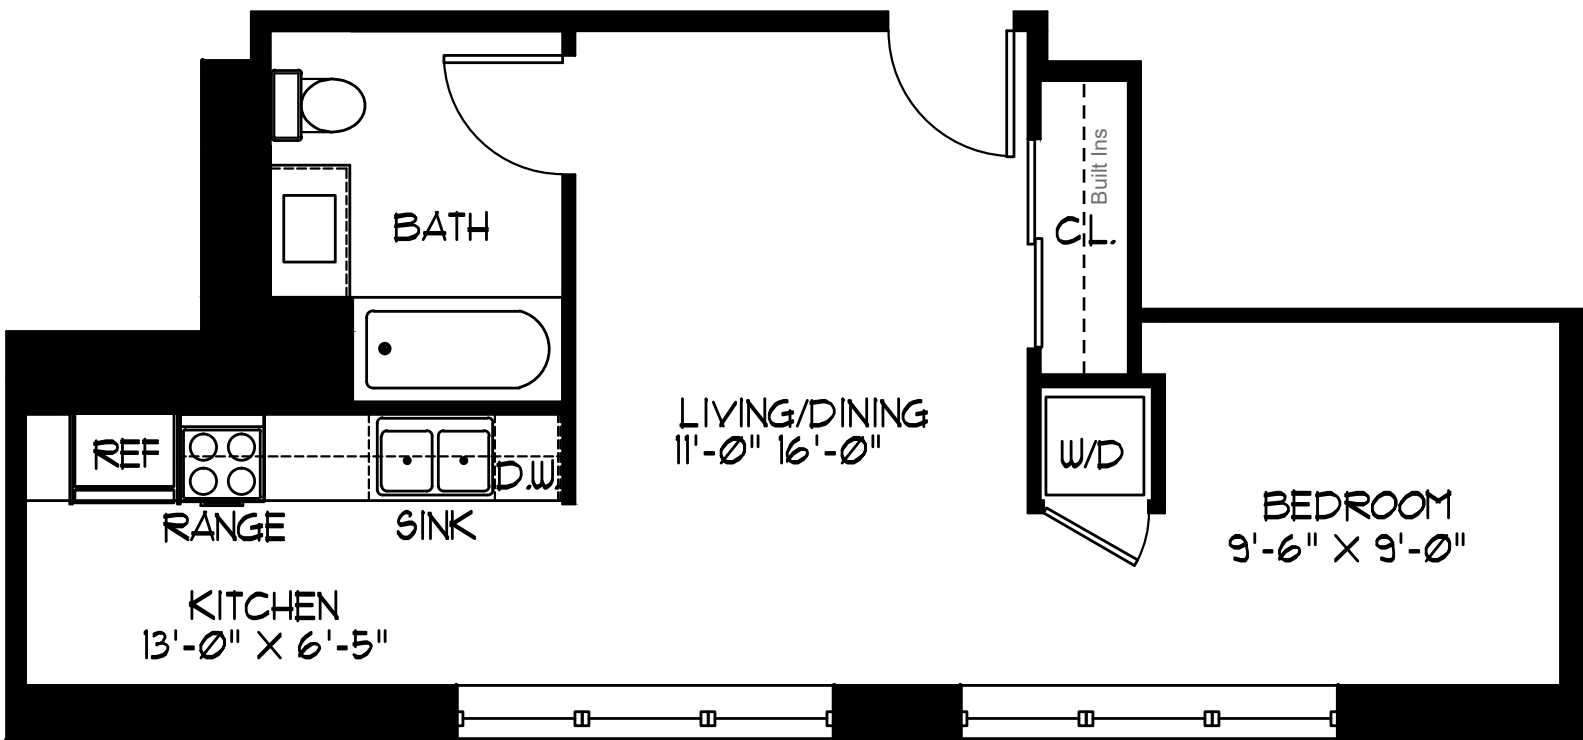

WICKER PARK PLACE

1504 W. Haddon Ave, Chicago, IL 60642 - WickerParkPlace.com - WickerParkApartments.com

*All dimensions are approximate

Convertible

Unit 202