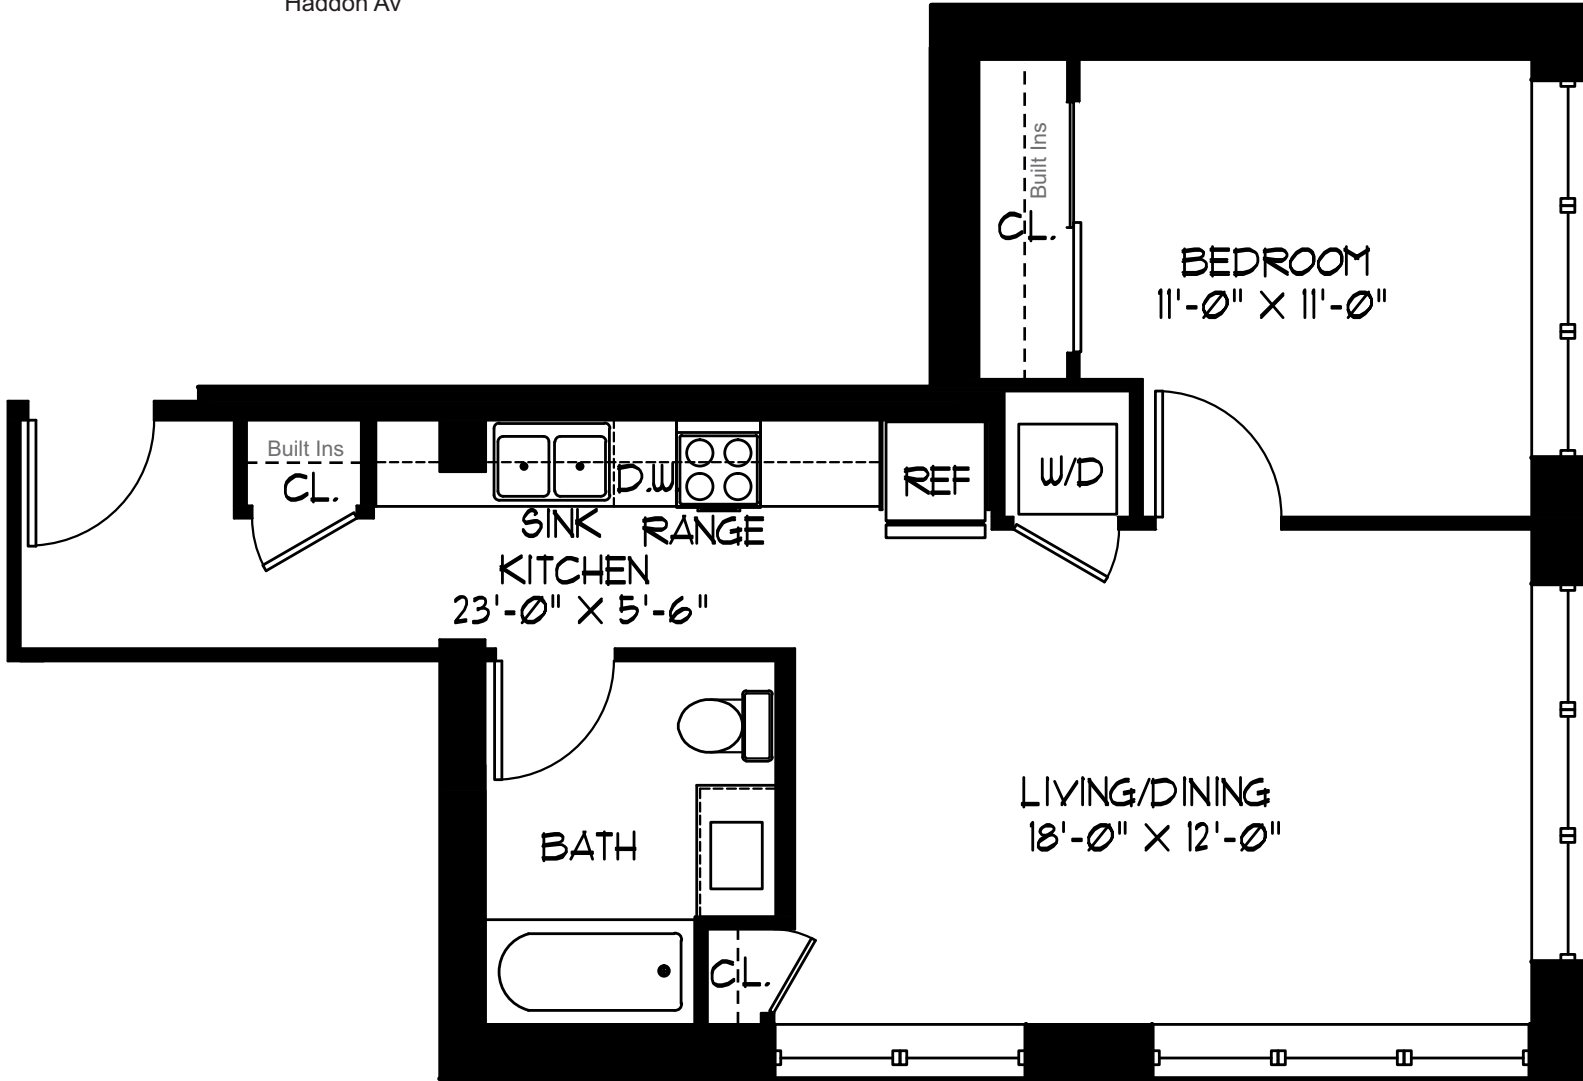

# WICKER PARK PLACE

1504 W. Haddon Ave, Chicago, IL 60642 - WickerParkPlace.com - WickerParkApartments.com

\*All dimensions are approximate

1 Bedroom

# Unit 201

Equal Housing  
Opportunity