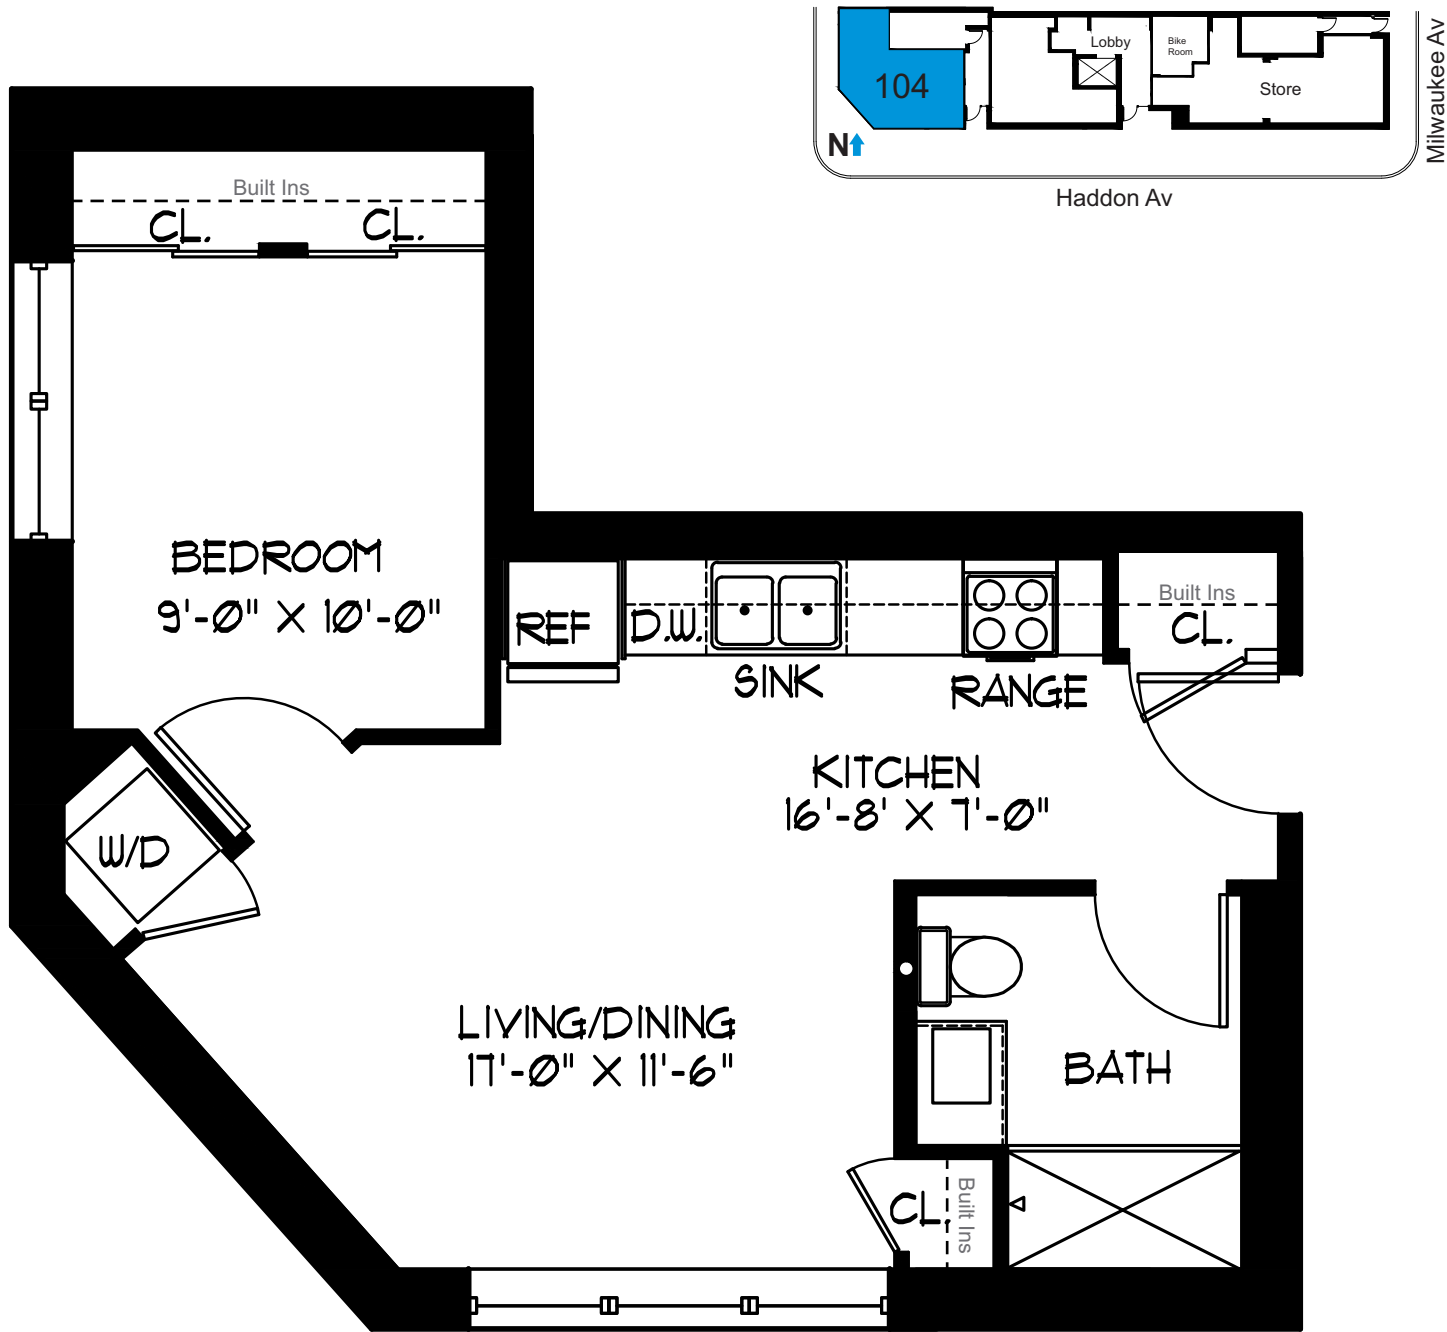

WICKER PARK PLACE

1504 W. Haddon Ave, Chicago, IL 60642 - WickerParkPlace.com - WickerParkApartments.com

*All dimensions are approximate

1 Bedroom

Unit 104