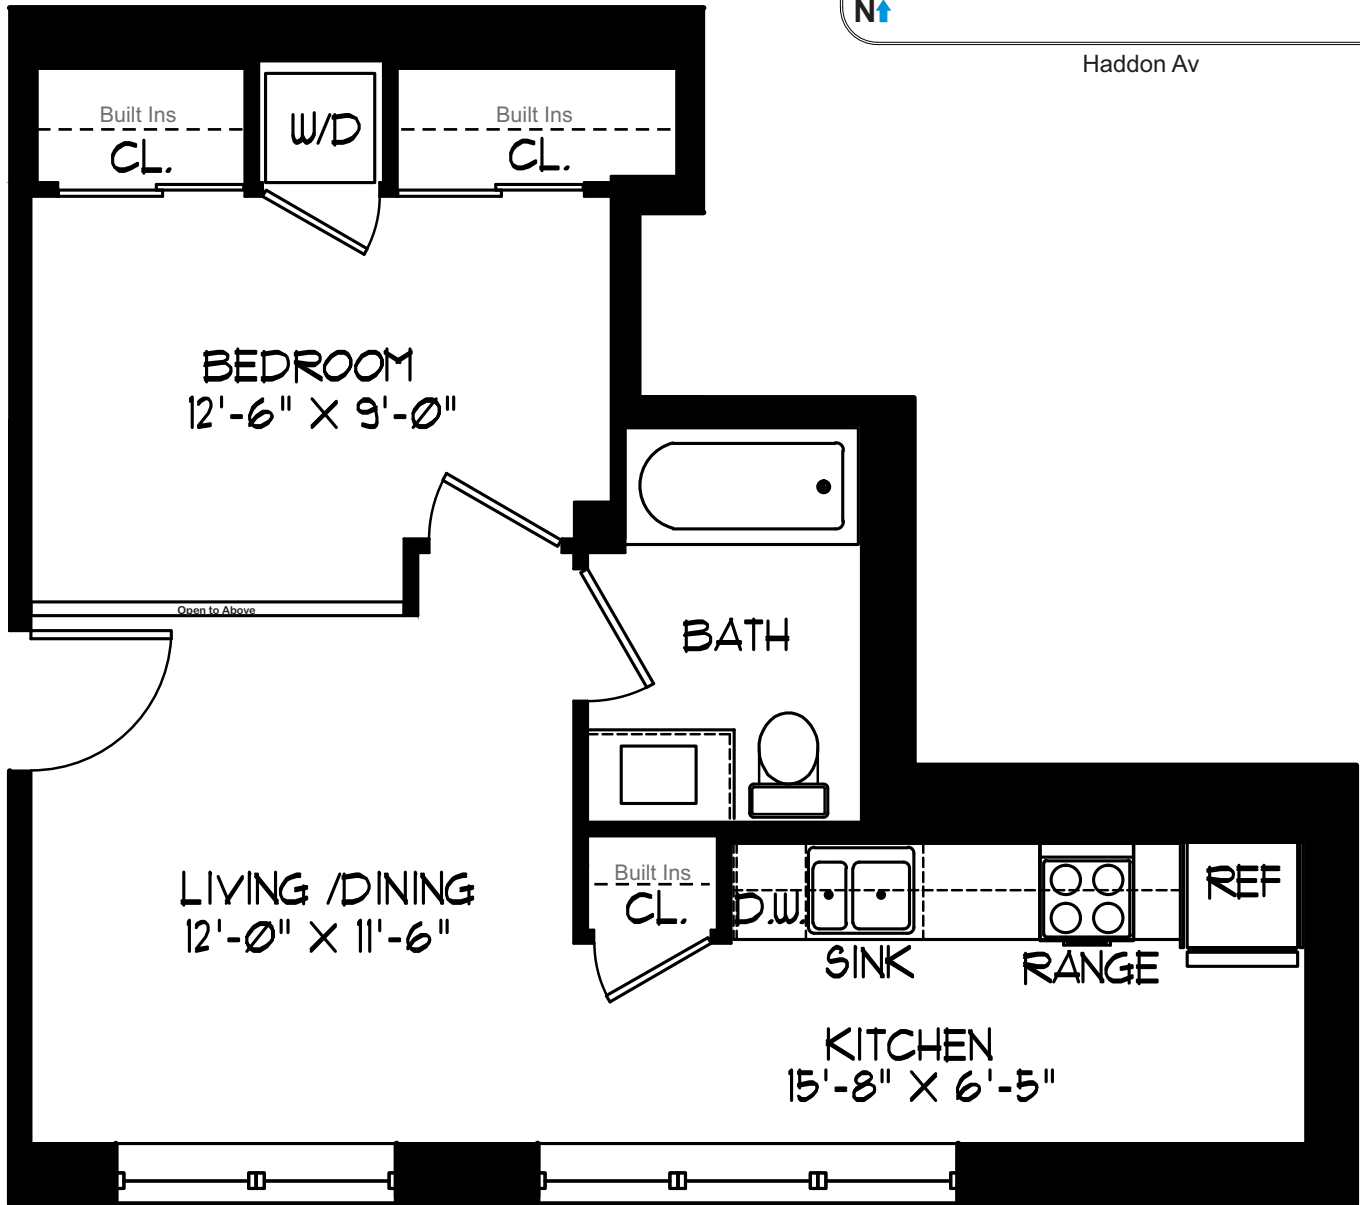

# WICKER PARK PLACE

1504 W. Haddon Ave, Chicago, IL 60642 - WickerParkPlace.com - WickerParkApartments.com

\*All dimensions are approximate

1 Bedroom

# Unit 103