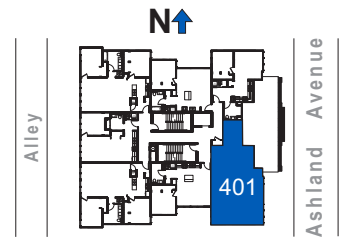

EAST VILLAGE LOFTS

1100 N. Ashland Avenue, Chicago, IL 60622 - EastVillageLofts.com - WickerParkApartments.com

*All dimensions are approximate

2 Bedroom
1 Bath

Unit 401