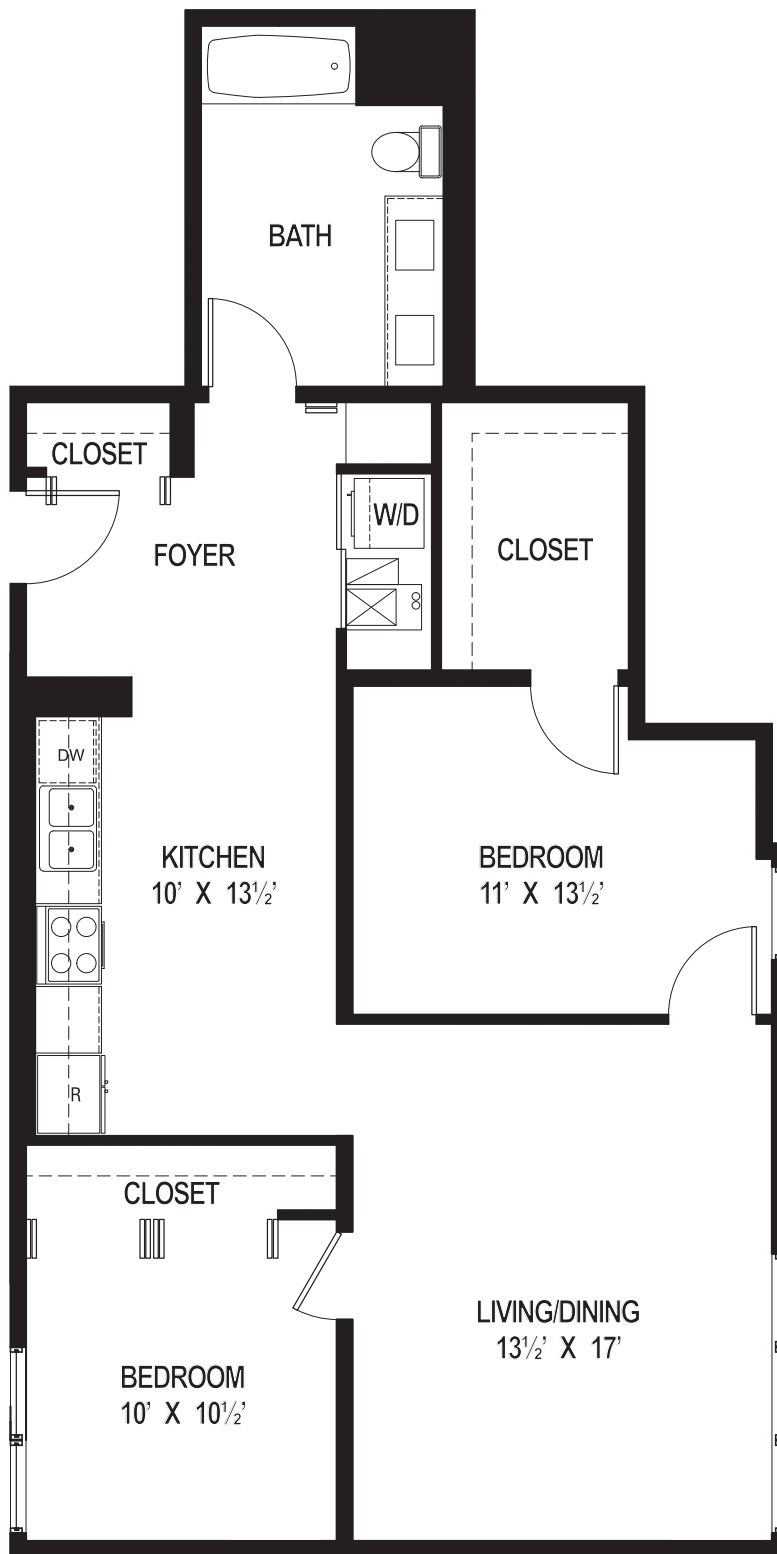

EAST VILLAGE LOFTS

1100 N. Ashland Avenue, Chicago, IL 60622 - EastVillageLofts.com - WickerParkApartments.com

*All dimensions are approximate

2 Bedroom
1 Bath

Unit 401